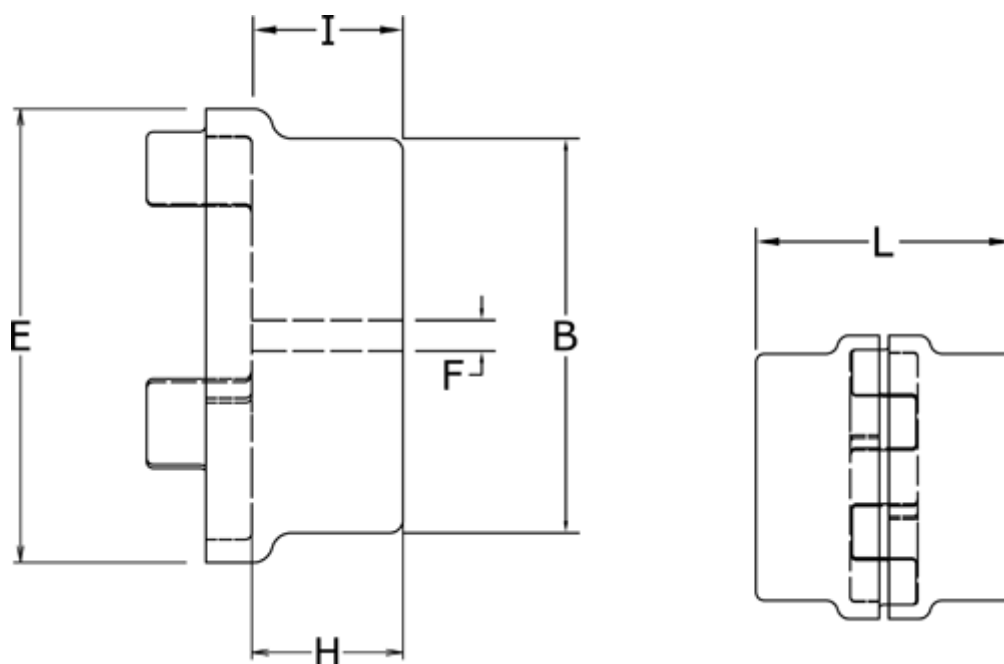

Article number: 3304065BGG

Description: Coupling hub 65/75B  
GG Cast iron, Predrilled

## Measures

B = 115

E = 135

F = -

H = 75

I = -

L = 185

Max. bore mm = 75